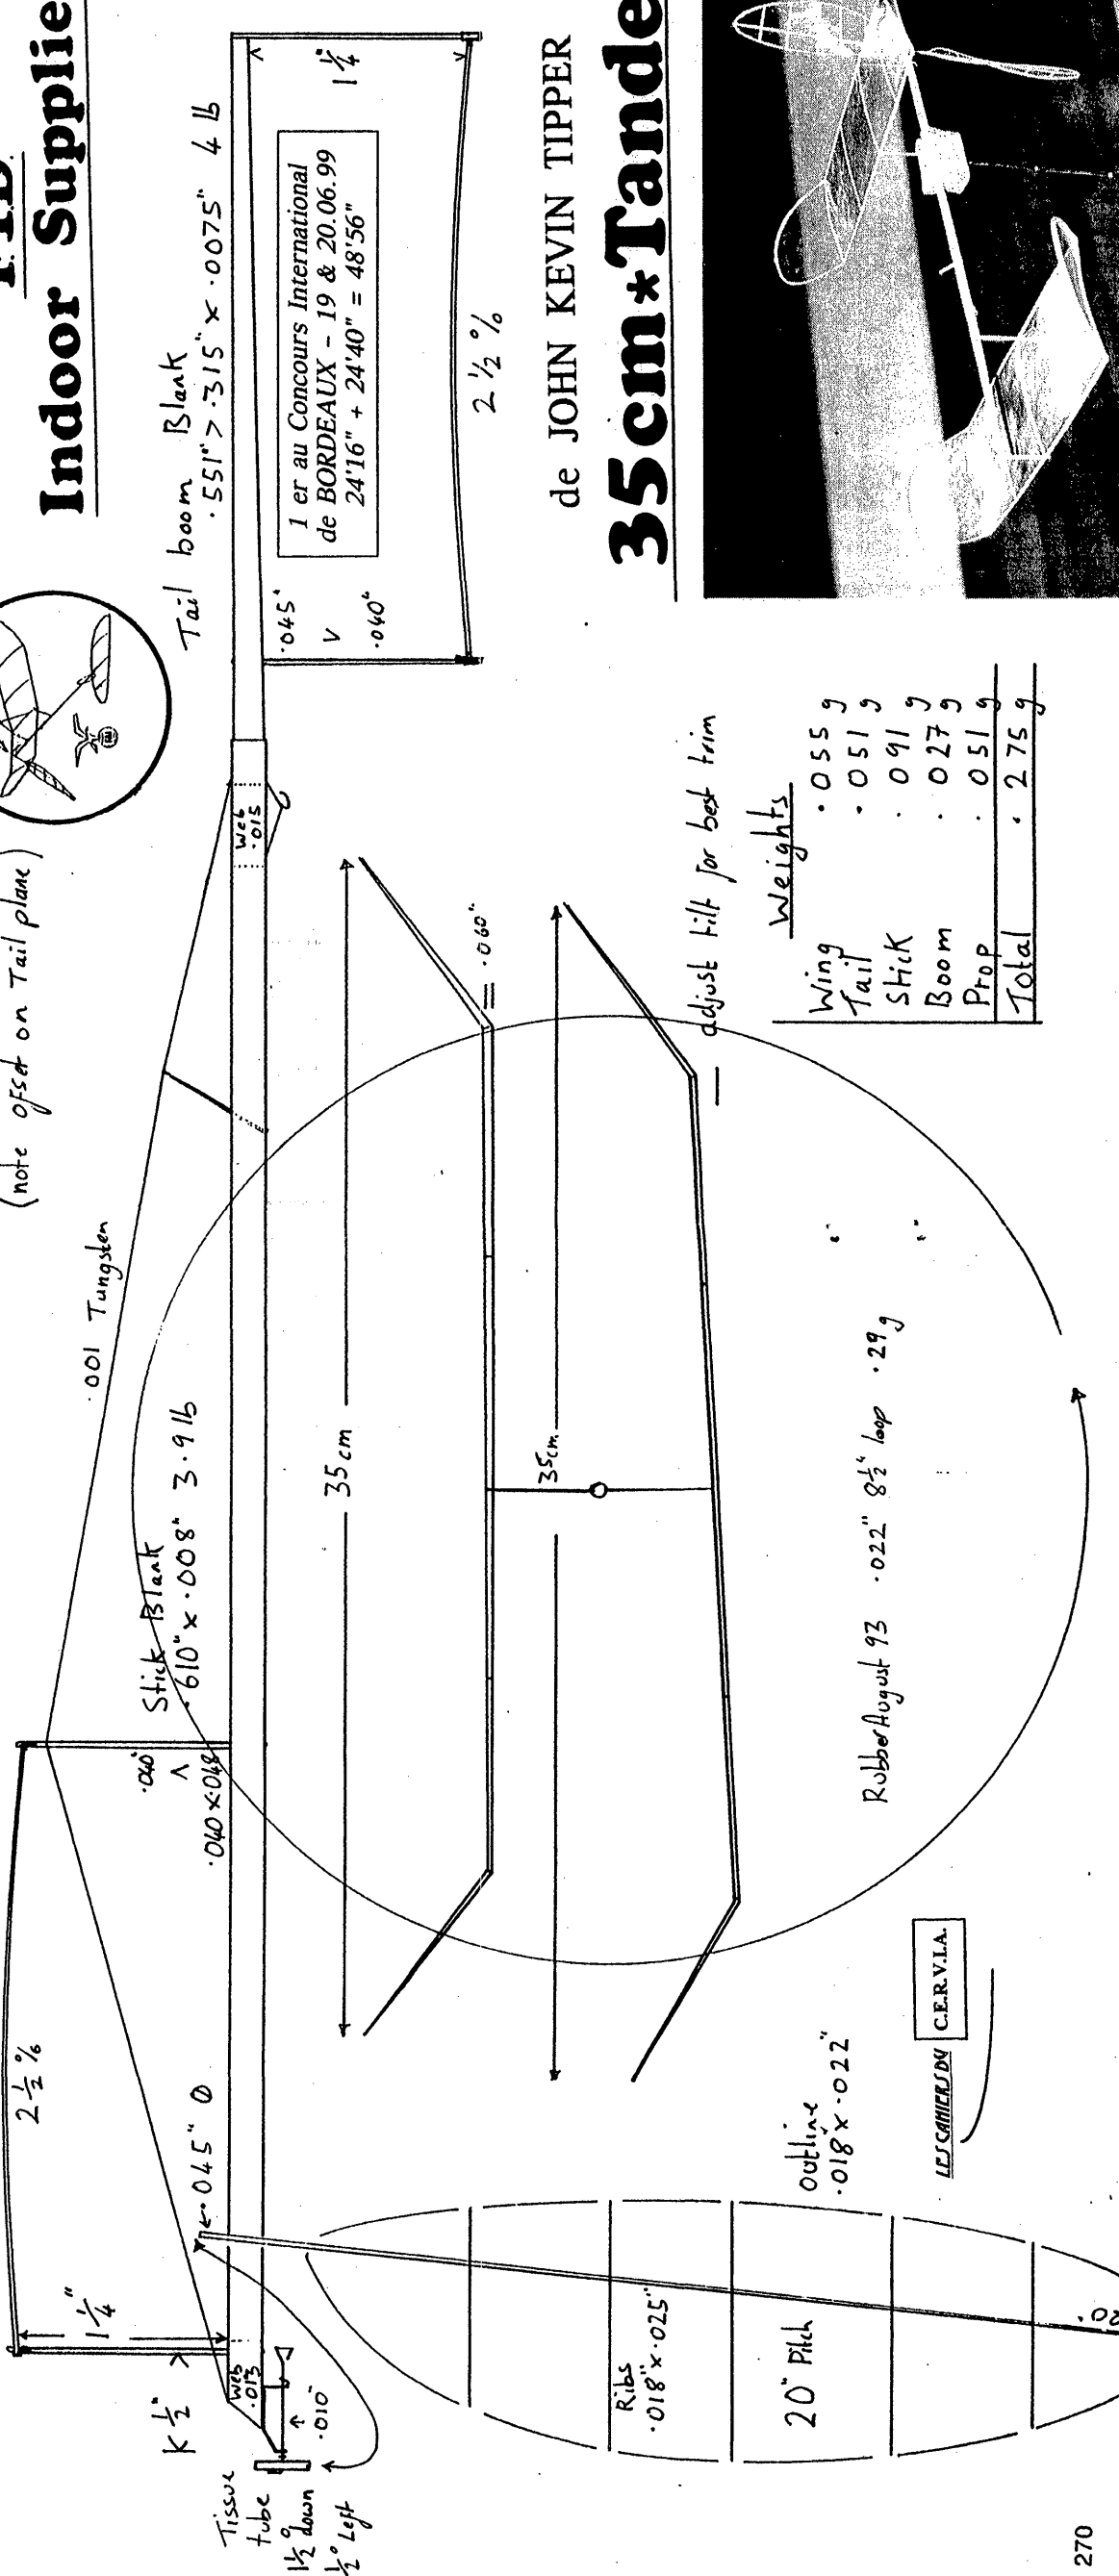

F1D Indoor Supplies

Weights

Wing	.055 g
Tail	.051 g
Stick	.091 g
Boom	.027 g
Prop	.051 g
Total	.275 g

— adjust tilt for best trim